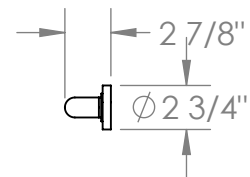

**GB0\_-LFT**

Wall Mounted Shower Grab Bar

MODEL NO.	DIMENSION OF L
GB01-LFT	12" CTC
GB02-LFT	16" CTC
GB03-LFT	18" CTC
GB04-LFT	24" CTC
GB05-LFT	32" CTC

# GB0\_-LFT

Wall Mounted Shower Grab Bar

MODEL NO.	DIMENSION OF A
GB06-LFT	36"
GB07-LFT	42"
GB08-LFT	48"

Meets the applicable requirements of ASME A112.18.1-2005/CSA B125.1-05, entitled "Plumbing Supply Fittings"