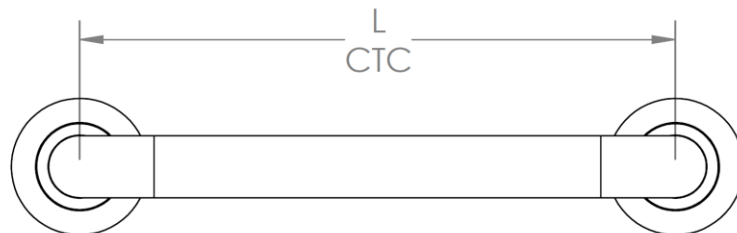

**GB0\_-LFT**

Wall Mounted Shower Grab Bar

MODEL NO.	DIMENSION OF L
GB01-LFT	12" CTC
GB02-LFT	16" CTC
GB03-LFT	18" CTC
GB04-LFT	24" CTC
GB05-LFT	32" CTC

# GB0\_-LFT

Wall Mounted Shower Grab Bar

MODEL NO.	DIMENSION OF A
GB06-LFT	36"
GB07-LFT	42"
GB08-LFT	48"

Meets the applicable requirements of ASME A112.18.1-2005/CSA B125.1-05, entitled "Plumbing Supply Fittings"