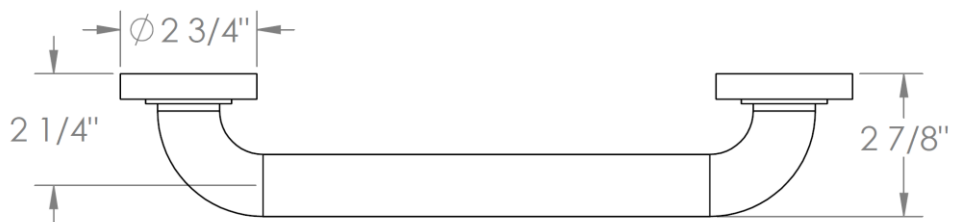

**GB0\_-LFT**

Wall Mounted Shower Grab Bar

MODEL NO.	DIMENSION OF L
GB01-LFT	12" CTC
GB02-LFT	16" CTC
GB03-LFT	18" CTC
GB04-LFT	24" CTC
GB05-LFT	32" CTC

# GB0\_-LFT

Wall Mounted Shower Grab Bar

MODEL NO.	DIMENSION OF A
GB06-LFT	36"
GB07-LFT	42"
GB08-LFT	48"

Meets the applicable requirements of ASME A112.18.1-2005/CSA B125.1-05, entitled "Plumbing Supply Fittings"